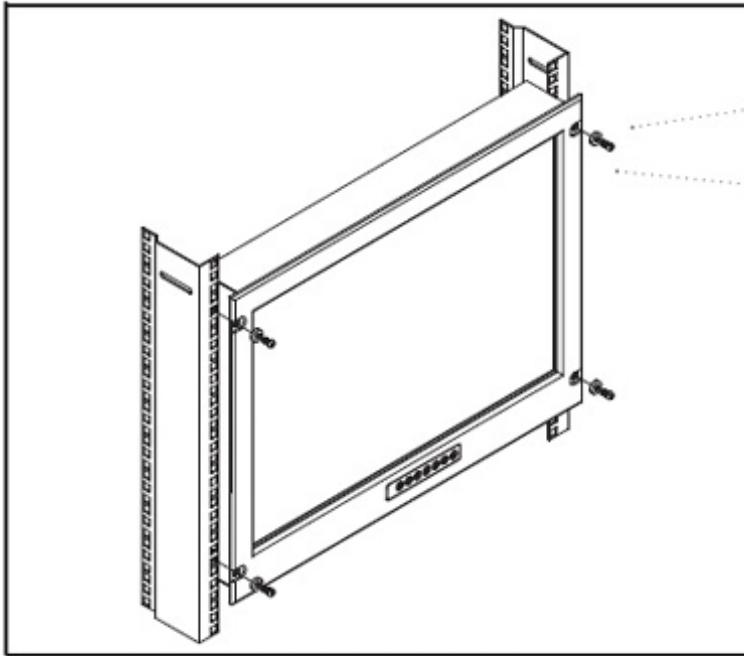

RM 6190N

8U 19" Rackmount LCD Monitor

Installation Guide

RM 6190N, 8U 19" Rackmount LCD Monitor

RM 6190N

8U 19" Rackmount LCD Monitor

Installation:

■ Install each screw shown in Figure 1.

Figure 1.

■ Fix the LCD into the rack.

* M6 screws are not provided.

Figure 2.