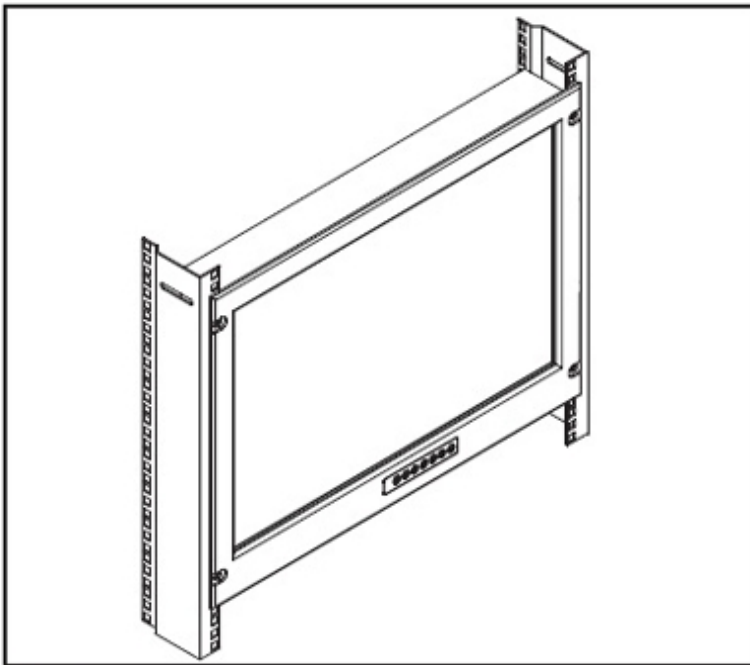

RM 6190N

8U 19" Rackmount LCD Monitor

Installation Guide

RM 6190N, 8U 19" Rackmount LCD Monitor

RM 6190N

8U 19" Rackmount LCD Monitor

Installation:

■ Install each screw shown in Figure 1.

Figure 1.

■ Fix the LCD into the rack.

* M6 screws are not provided.

Figure 2.