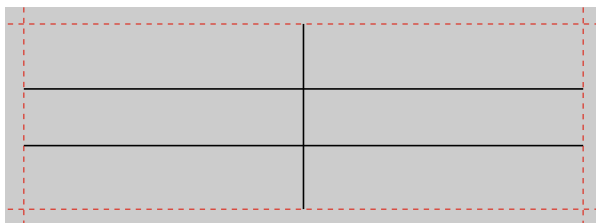

Labels for Aastra 55i (Letter grey)

Note: Do not scale - print labels 1:1 (page adjustment for printing: none)