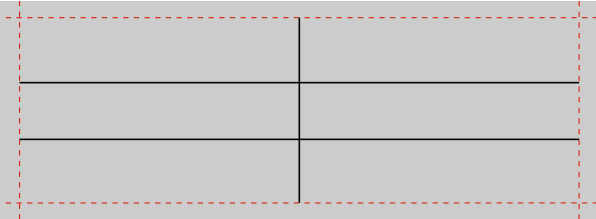

Labels for Aastra 55i (A4 grey)

Note: Do not scale - print labels 1:1 (page adjustment for printing: none)