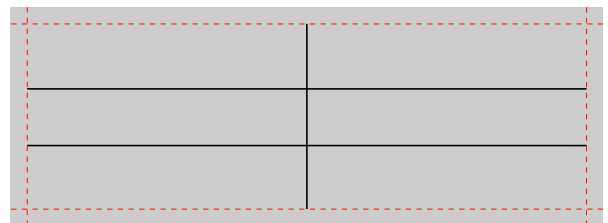

Labels for Aastra 55i (Letter grey)

Note: Do not scale - print labels 1:1 (page adjustment for printing: none)