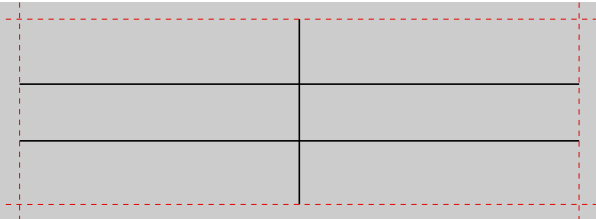

Labels for Aastra 55i (A4 grey)

Note: Do not scale - print labels 1:1 (page adjustment for printing: none)