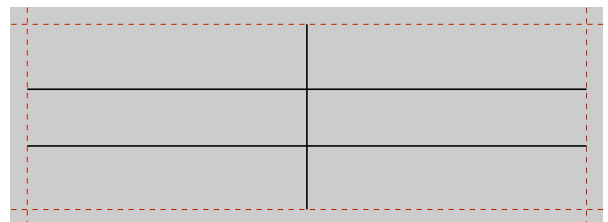

Labels for Aastra 55i (Letter grey)

Note: Do not scale - print labels 1:1 (page adjustment for printing: none)