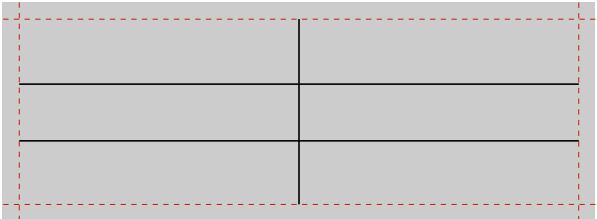

Labels for Aastra 55i (A4 grey)

Note: Do not scale - print labels 1:1 (page adjustment for printing: none)