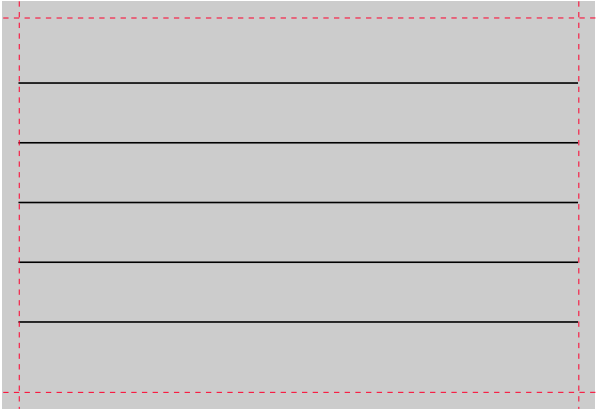

Labels for Aastra 51i and 53i (A4 grey)

Note: Do not scale - print labels 1:1 (page adjustment for printing: none)