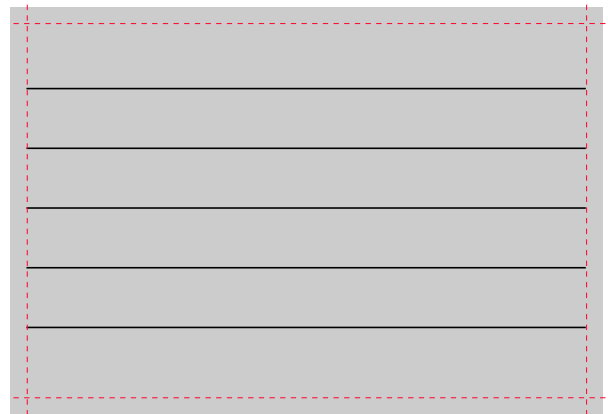

Labels for Aastra 51i and 53i (Letter grey)

Note: Do not scale - print labels 1:1 (page adjustment for printing: none)