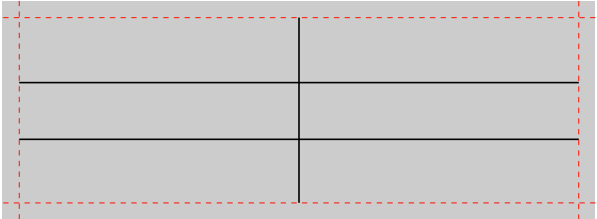

Labels for Aastra 55i (A4 grey)

Note: Do not scale - print labels 1:1 (page adjustment for printing: none)