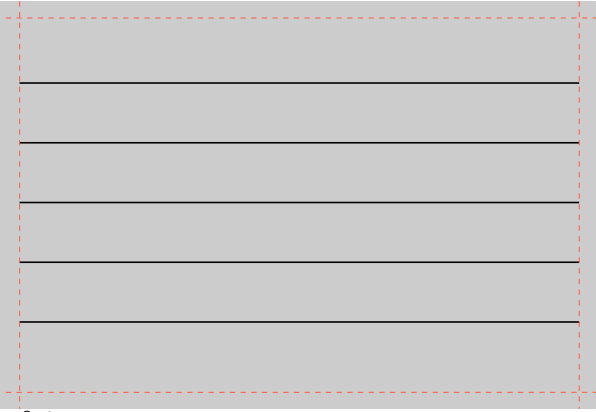

Labels for Aastra 51i and 53i (A4 grey)

Note: Do not scale - print labels 1:1 (page adjustment for printing: none)