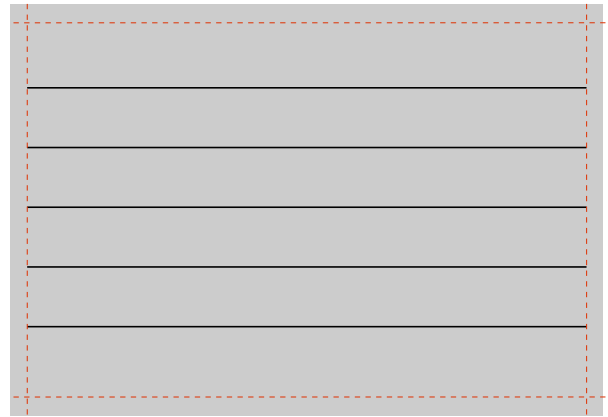

# Labels for Aastra 55i (Letter)

Note: Do not scale - print labels 1:1 (page adjustment for printing: none)

# Labels for Aastra 51i and 53i (Letter grey)

Note: Do not scale - print labels 1:1 (page adjustment for printing: none)