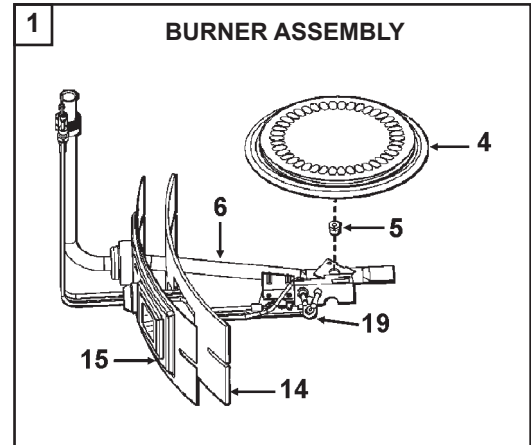

A. O. Smith Water Heaters Parts Fulfillment • phone: 1-800-433-2545 • www.hotwater.com

Item

Description

GCV/XCV 65/65L 100/101

1.....	Air Intake Screen.....	9003406
2.....	Anode Rod.....	9003892
3.....	Burner Assembly - Natural Gas.....	9006345
3.....	Burner Assembly - Propane Gas.....	9006406
4.....	Burner Head w/Door Insulation - Natural Gas.....	9006076
4.....	Burner Head w/Door Insulation - Propane Gas.....	9003633
5.....	Burner Orifice w/Door Insulation - Natural Gas.....	9002978
5.....	Burner Orifice w/Door Insulation - Propane Gas.....	9006429
6.....	Burner Tube w/Rubber Boot & Door Insulation - Natural Gas.....	9006346
6.....	Burner Tube w/Rubber Boot & Door Insulation - Propane Gas.....	9006408
7.....	DraftHood.....	9004010
8.....	Drain Valve - Brass.....	9001870
8.....	Drain Valve - Plastic.....	9000058
9.....	Flue Baffle Assembly.....	9006347
10.....	Flue Restrictor.....	9003524
11.....	Gas Control Valve - Natural Gas.....	9000249
11.....	Gas Control Valve - Propane Gas.....	9002123
12.....	Heat Trap Assembly.....	9003719
13.....	Inlet Tube Assembly - Diffuser.....	9006409
13.....	Inlet Tube Assembly - Turbo.....	9003637
14.....	Inner Door Gasket.....	700681
15.....	Inner Door w/Door Insulation.....	9006318
16*	Instruction Manual.....	184165-003
17.....	Outer Door.....	9003545
18.....	Piezo Igniter Assembly.....	9003410
19.....	Pilot Assembly w/Grommet & Door Insulation - Natural Gas.....	9003542
19.....	Pilot Assembly w/Grommet & Door Insulation - Propane Gas.....	9003455
20*	Pipe Insulation.....	9002445
21.....	Secondary Anode w/Heat Trap - Aluminum (optional).....	9004257
21.....	Secondary Anode w/Heat Trap - Magnesium (optional).....	9003938
22*	Temperature-Pressure Relief Valve Insulation.....	9003716
23.....	Temperature-Pressure Relief Valve.....	9000071
24.....	Thermostat Shield (optional).....	9003696
25.....	ViewPort Assembly.....	9003414
26.....	20" Dia. Aluminum Drain Pan w/Side Drain (optional).....	23912-A
26.....	22" Dia. Aluminum Drain Pan w/Side Drain (optional).....	23913-A
26.....	28" Dia. Aluminum Drain Pan w/Side Drain (optional).....	23914-A