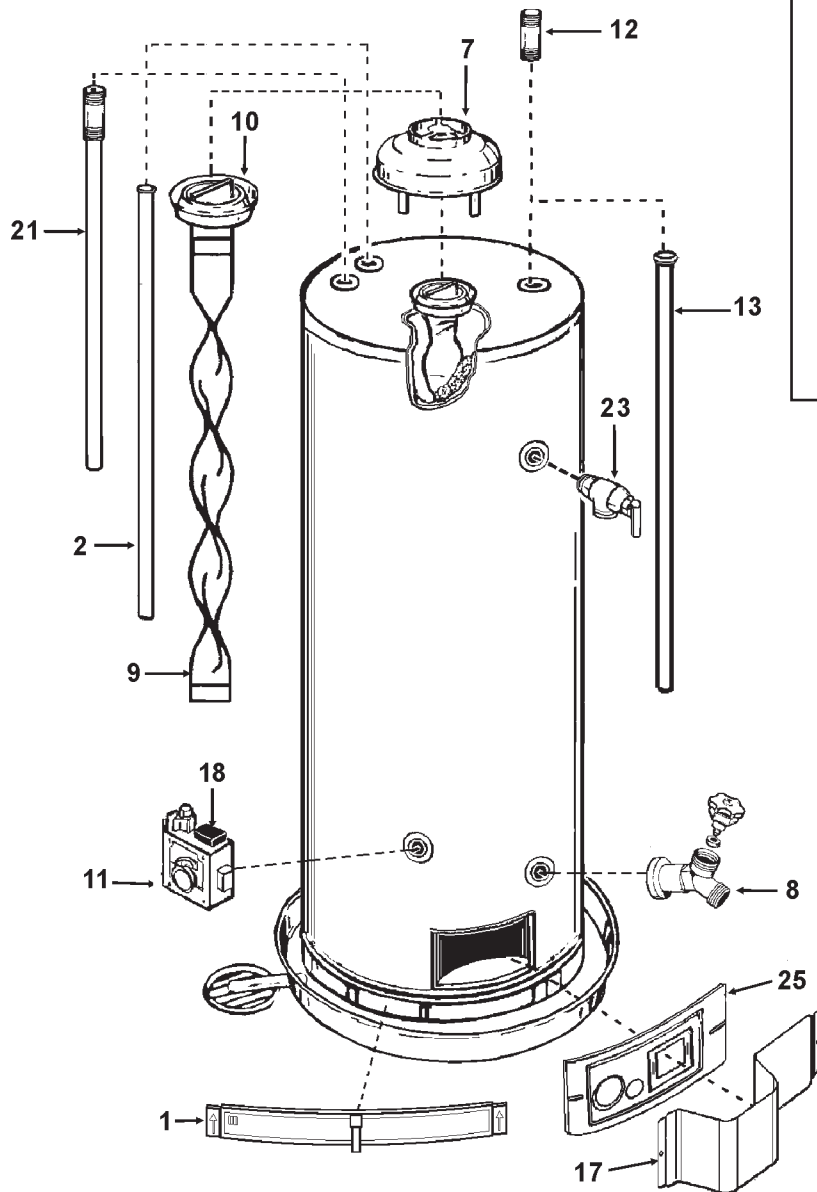

A. O. Smith Water Heaters Parts Fulfillment • phone: 1-800-433-2545 • www.hotwater.com

Item

Description

GCV/XCV 65/65L 100/101

1.....	Air Intake Screen.....	9003406
2.....	Anode Rod.....	9003892
3.....	Burner Assembly - Natural Gas.....	9006345
3.....	Burner Assembly - Propane Gas.....	9006406
4.....	Burner Head w/Door Insulation - Natural Gas.....	9006076
4.....	Burner Head w/Door Insulation - Propane Gas.....	9003633
5.....	Burner Orifice w/Door Insulation - Natural Gas.....	9002978
5.....	Burner Orifice w/Door Insulation - Propane Gas.....	9006429
6.....	Burner Tube w/Rubber Boot & Door Insulation - Natural Gas.....	9006346
6.....	Burner Tube w/Rubber Boot & Door Insulation - Propane Gas.....	9006408
7.....	DraftHood.....	9004010
8.....	Drain Valve - Brass.....	9001870
8.....	Drain Valve - Plastic.....	9000058
9.....	Flue Baffle Assembly.....	9006347
10.....	Flue Restrictor.....	9003524
11.....	Gas Control Valve - Natural Gas.....	9000249
11.....	Gas Control Valve - Propane Gas.....	9002123
12.....	Heat Trap Assembly.....	9003719
13.....	Inlet Tube Assembly - Diffuser.....	9006409
13.....	Inlet Tube Assembly - Turbo.....	9003637
14.....	Inner Door Gasket.....	700681
15.....	Inner Door w/Door Insulation.....	9006318
16*	Instruction Manual.....	184165-003
17.....	Outer Door.....	9003545
18.....	Piezo Igniter Assembly.....	9003410
19.....	Pilot Assembly w/Grommet & Door Insulation - Natural Gas.....	9003542
19.....	Pilot Assembly w/Grommet & Door Insulation - Propane Gas.....	9003455
20*	Pipe Insulation.....	9002445
21.....	Secondary Anode w/Heat Trap - Aluminum (optional).....	9004257
21.....	Secondary Anode w/Heat Trap - Magnesium (optional).....	9003938
22*	Temperature-Pressure Relief Valve Insulation.....	9003716
23.....	Temperature-Pressure Relief Valve.....	9000071
24.....	Thermostat Shield (optional).....	9003696
25.....	ViewPort Assembly.....	9003414
26.....	20" Dia. Aluminum Drain Pan w/Side Drain (optional).....	23912-A
26.....	22" Dia. Aluminum Drain Pan w/Side Drain (optional).....	23913-A
26.....	28" Dia. Aluminum Drain Pan w/Side Drain (optional).....	23914-A