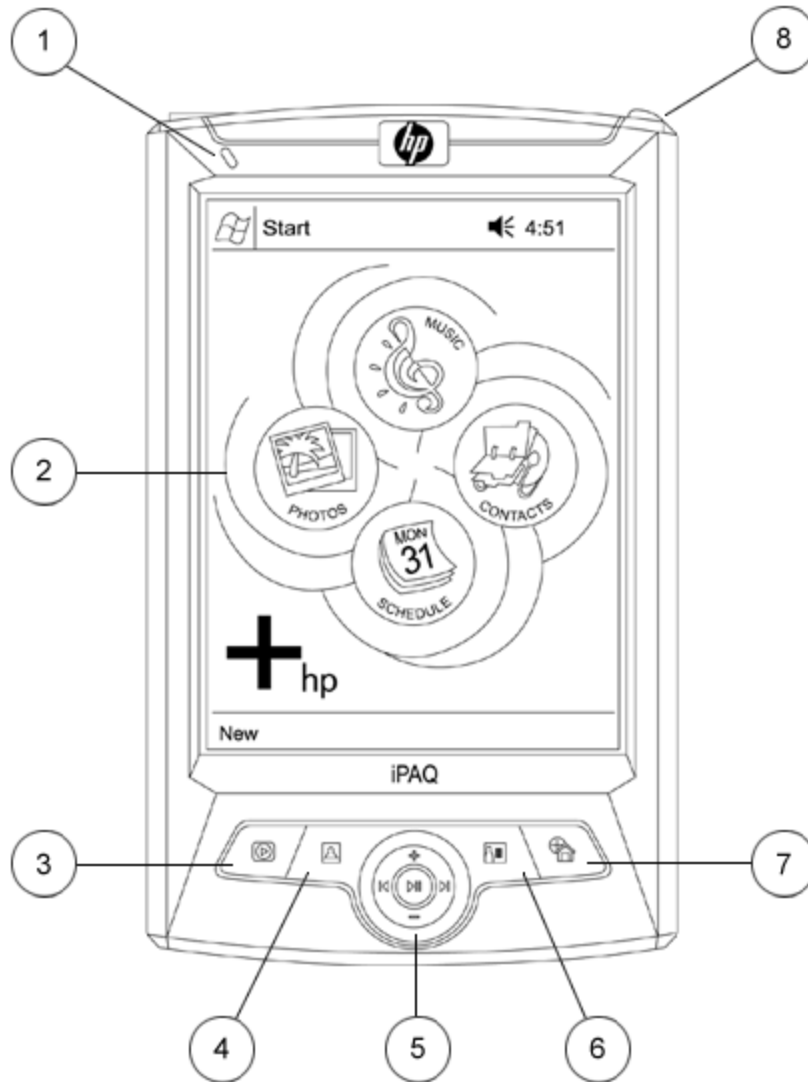

Overview

- 1. Charge/Notification LED indicator
- 2. QVGA Color Display
- 3. Calendar Button
- 4. Contacts Button

- 5. 5-Way Navigation Touch Pad
- 6. Messaging Button
- 7. Today Screen Button
- 8. Stylus

Overview

1. 3.5 mm Stereo Headphone Jack
2. SD Slot (SDIO)
3. Stylus

4. Microphone
5. Infrared Beam
6. Power Button

At A Glance

- Entertainment while on the go with ability to view photos, play games, and music
- Dazzling Transflective QVGA TFT color display, Landscape and Portrait modes
- Microsoft® Windows Mobile™ 2003 Second Edition software for Pocket PC
- Integrated SD expansion slot (SDIO)
- Rechargeable Lithium-Ion battery
- Stay productive with Pocket versions of familiar applications like Microsoft® Outlook®, Word and Excel
- Play MP3 and WMA music
- View Photos with HP Image Zone software

Standard Features

Models

HP iPAQ rz1715 Mobile Media Companion – 32 MB Flash ROM/32 MB SDRAM

FA290A#ABA – US Retail, English

Processor	203 MHz Samsung S3C2410 processor	
Memory	User Available Memory	Up to 25 MB user available memory including 10 MB iPAQ File Store)
Display	Type	Transflective type QVGA TFT
	Modes	Portrait and Landscape
	Number of Colors	64K color (65,536 colors) 16-bit
	Touch Screen	Yes
	Resolution (W x H)	240 x 320
	Viewable Image Size	3.5 in (89 mm)
Hardware Buttons/ Reset Buttons	One power button, one reset button, four shortcut software programmable application buttons, one 5-way navigation button	
Stylus	One	
Audio	Microphone, speaker, one 3.5 mm headphone jack, MP3 stereo through audio jack	
Indicators	Charge/Notification LED	Charge and Notify indicators Blinking amber LED – charging Solid amber LED – full charge Blinking green – event notification
	Notification	Sound and message on the display
Cradle Interfaces	Connector	1 – 22 pin
Other interfaces	IrDA – Supported (Standard IR) USB – Supported via sync cable Serial – Supported Sync/Data Connector – Full RS 232 support	
SD Slot	Support 4-bit SDIO and 4-bit SD/MMC type memory standard	