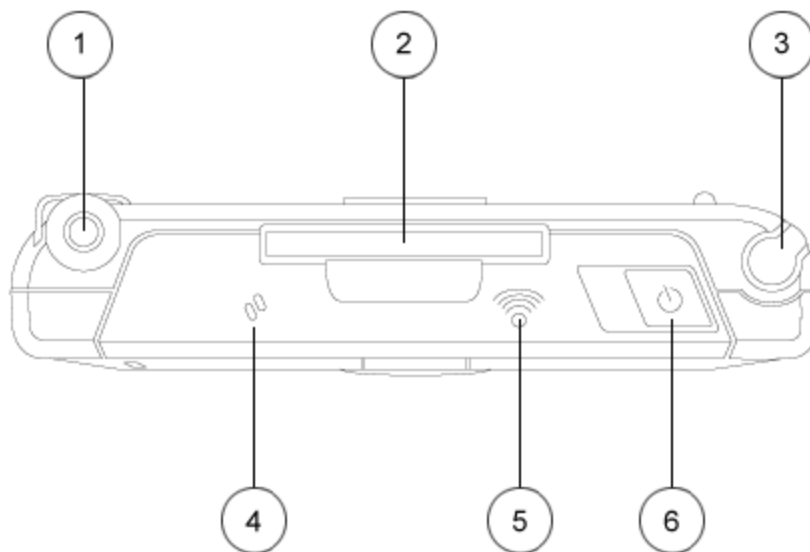

Overview

- 1. Charge/Notification LED indicator
- 2. QVGA Color Display
- 3. Calendar Button
- 4. Contacts Button

- 5. 5-Way Navigation Touch Pad
- 6. Messaging Button
- 7. Today Screen Button
- 8. Stylus

Overview

1. 3.5 mm Stereo Headphone Jack
2. SD Slot (SDIO)
3. Stylus

4. Microphone
5. Infrared Beam
6. Power Button

At A Glance

- Entertainment while on the go with ability to view photos, play games, and music
- Dazzling Transflective QVGA TFT color display, Landscape and Portrait modes
- Microsoft® Windows Mobile™ 2003 Second Edition software for Pocket PC
- Integrated SD expansion slot (SDIO)
- Rechargeable Lithium-Ion battery
- Stay productive with Pocket versions of familiar applications like Microsoft® Outlook®, Word and Excel
- Play MP3 and WMA music
- View Photos with HP Image Zone software